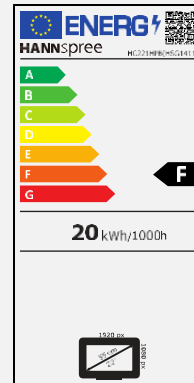

HC 221 HPB

54,61 cm / 21.5" Diagonal
LED Backlight – Format 16:9

- 21,5" 16:9 LED Backlight Monitor
- 1920 x 1080 Full HD 1080p
- 178°/178° Ultra-Wide Viewing Angle
- Input: HDMI + VGA
- Built-In Stereo Speakers
- Tilt and Wall-Mountable (VESA)
- Low Power Consumption
- External Power Adaptor
- Multi-Video Modes
- ECO Friendly
- Flicker Free
- Low Blue Light Mode

54,61 cm / 21.5"

Part. No.: HC 221 HPB

SIZE, RESOLUTION

21.5"
16:9 Aspect Ratio

Full HD
1920 x 1080

CONNECTIVITY, SPEAKER

HDMI
VGA

Built-In
Stereo Speaker

Display Size	54,61 cm / 21.5" Diagonal
Panel Type	TFT – LED Backlight
Aspect Ratio	16:9
Resolution (H x V)	1920 x 1080 Full HD
Brightness	250cd/m ²
Contrast (Typ.)	3.000:1 (Typical)
Contrast (Active)	10.000.000:1 (Active)
Viewing Angle L/R; U/D	178° H / 178° V (CR >10)
Response Time	6,5 msec (typ)
Pixel Pitch	0,248 (H) x 0,248 (V) mm
Panel Surface	Anti-Glare, Haze level 25%; Hard Coating 3H
Display Colors	16.7M Colors
Horizontal Frequency	30 ~ 83 kHz
Vertical Frequency	60 ~ 75 Hz
Max Display Frequency	1920 x 1080 @ 60Hz
Input 1	D-Sub (VGA)
Input 2	HDMI 1.4
Input 3	-
Speakers	Yes, 2W x 2, 4Ω
Power Consumption	On: 19,5W; Standby: 0,2W; Off: 0,2W
AC Power Range	External PSU DC: 12V – 2,5A Input: AC 100 ~ 240 Volt; 50 ~ 60 Hz
Product Dimensions	504 x 202 x 390 mm with stand (W x D x H) 504 x 44 x 308 mm without stand (W x D x H)
Packing Dimensions	550 x 103 x 427 mm (W x D x H)
Net / Gross Weight	2,4 Kg / 3,1 Kg (±0,3 Kg)

VESA Mounting	100 x 100 mm
Monitor Stand	Regular Stand
Tilt / Kensington Lock	-4° ~ +12° (±1°) / Yes
Pivot / Swivel	No / No
Controls	MENU, - / Bri, + / Vol, Input / AUTO, POWER
Color	5500K / 6500K / 9300K / User Modes
Preset Mode	PC, ECO, Game, Movie Modes
Bezel & Color Plan	Front Bezel: Black Glossy. Rear Cover, Arm & Base: Black Texture
On Screen Display	7 OSD Languages
Accessory	Power Adaptor with cable (1,5m); HDMI Cable (1,5m); Quick Start Guide; Warranty Card
Other Features	Low Blue Light Mode / Flicker Free