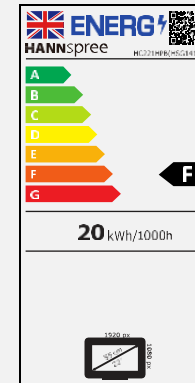

HC 221 HPB

54,61 cm / 21.5" Diagonal
LED Backlight – Format 16:9

- 21,5" 16:9 LED Backlight Monitor
- 1920 x 1080 Full HD 1080p
- 178°/178° Ultra-Wide Viewing Angle
- Input: HDMI + VGA
- Built-In Stereo Speakers
- Tilt and Wall-Mountable (VESA)
- Low Power Consumption
- External Power Adaptor
- Multi-Video Modes
- ECO Friendly
- Flicker Free
- Low Blue Light Mode

54,61 cm / 21.5"

Part. No.: HC 221 HPB

SIZE, RESOLUTION

21.5"
16:9 Aspect Ratio

Full HD
1920 x 1080

CONNECTIVITY, SPEAKER

HDMI
VGA

Built-In
Stereo Speaker

Display Size	54,61 cm / 21.5" Diagonal
Panel Type	TFT – LED Backlight
Aspect Ratio	16:9
Resolution (H x V)	1920 x 1080 Full HD
Brightness	250cd/m ²
Contrast (Typ.)	3.000:1 (Typical)
Contrast (Active)	10.000.000:1 (Active)
Viewing Angle L/R; U/D	178° H / 178° V (CR >10)
Response Time	6,5 msec (typ)
Pixel Pitch	0,248 (H) x 0,248 (V) mm
Panel Surface	Anti-Glare, Haze level 25%; Hard Coating 3H
Display Colors	16.7M Colors
Horizontal Frequency	30 ~ 83 kHz
Vertical Frequency	60 ~ 75 Hz
Max Display Frequency	1920 x 1080 @ 60Hz
Input 1	D-Sub (VGA)
Input 2	HDMI 1.4
Input 3	-
Speakers	Yes, 2W x 2, 4Ω
Power Consumption	On: 19,5W; Standby: 0,2W; Off: 0,2W
AC Power Range	External PSU DC: 12V – 2,5A Input: AC 100 ~ 240 Volt; 50 ~ 60 Hz
Product Dimensions	504 x 202 x 390 mm with stand (W x D x H) 504 x 44 x 308 mm without stand (W x D x H)
Packing Dimensions	550 x 103 x 427 mm (W x D x H)
Net / Gross Weight	2,4 Kg / 3,1 Kg (±0,3 Kg)

VESA Mounting	100 x 100 mm
Monitor Stand	Regular Stand
Tilt / Kensington Lock	-4° ~ +12° (±1°) / Yes
Pivot / Swivel	No / No
Controls	MENU, - / Bri, + / Vol, Input / AUTO, POWER
Color	5500K / 6500K / 9300K / User Modes
Preset Mode	PC, ECO, Game, Movie Modes
Bezel & Color Plan	Front Bezel: Black Glossy. Rear Cover, Arm & Base: Black Texture
On Screen Display	7 OSD Languages
Accessory	Power Adaptor with cable (1,5m); HDMI Cable (1,5m); Quick Start Guide; Warranty Card
Other Features	Low Blue Light Mode / Flicker Free